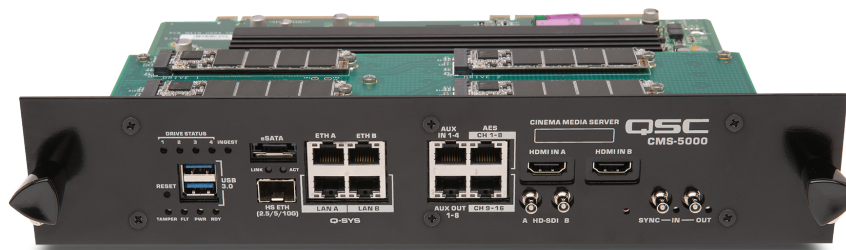

CMS-5000

Cinema Media Server

Features

- Combined IMB with 1.5, 3, or 6 TB solid state storage
- Ingest via USB 3.0, eSATA, or up to 10 Gb Ethernet
- Q-SYS™ interface via Q-LAN ports (network audio and control)
- JPEG-2000 decoding up to 600Mb/s
- 2k, 2D up to 120 fps
- 4K, 2D up to 60 fps
- AES-128 decryption/HMAC-SHA1
- Two HD-SDI inputs and two HDMI 2.0 inputs
- DTS:X™ immersive audio rendering of up to 64 channels
- Two Ethernet control ports (1G RJ45)
- 16 digital audio AES/EBU outputs
- 4 digital audio Aux AES/EBU inputs
- 8 digital audio Aux AES/EBU outputs (can include HI/VI)
- NexGuard image and audio forensic watermarking on all channels (including all rendered outputs)
- FIPS, DCI, CE and FCC compliant

Introduction

The innovative CMS-5000 Cinema Media Server supports JPEG-2000 decoding of high frame rate 4K and 2K images with advanced solid state storage. Two USB 3.0 ports and a 10 Gb Ethernet port enable accelerated ingest of content. The CMS-5000 supports immersive audio formats with rendering of up to 64 channels (DTS-X™). The CMS-5000 can be directly interfaced with Q-SYS, QSC's network platform for integrated sound, picture, and control.

General

Dimensions (HxWxD)	2.5 x 11 x 8.62 in (64 x 280 x 219 mm)
Weight	3 lb (1.4 kg)
Physical Mounting	Fits Series 2 projector slot
Power	12VDC (supplied by projector), 50W max.

Front Panel Controls and Indicators

Status Indicators	LED: Power, Ready, Fault, Tamper, Drive Status, Ingest
Ingest Ports	eSATA, 2 x USB 3.0, up to 10Gb Ethernet (copper or fiber)
Alternate Content Inputs	2 x HDMI 2.0, 2 x HD-SDI (HD-BNC)
Audio I/O	68 Channels Q-LAN network audio out, 3x RJ-45 AES Out (24 channels incl. HI/VI), 1xRJ-45 AES In (4 channels)
Sync	In/Out, 2 x HD-BNC
Network	2 x RJ-45 Q-LAN A & B (for Q-SYS) and 2 x RJ-45 Ethernet (TMS, control etc)
Automation	2 x RJ-45 Ethernet
Reset	Push button
Compliance	Fully DCI compliant